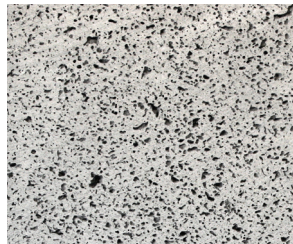

BASALT

COLORS AND FINISHES

ENGRAVED

ETCHED

HONED

STRIATED

FILLED & POLISHED

UNFILLED & RAW

SPECS

Tile Size	15" x 30" 24" x 24"
Thickness	1/2"
Application	Exterior/Interior Floor/Wall

Basalt is a natural material, subject to variation in color and texture. It is not unusual to find occasional imperfections within each tile. This variation is considered to be a desired feature in the product. Some finishes may not be suitable for flooring applications. The specifications shown here represent our current inventory. Custom sizes, colors and finishes are all available via special order. Contact us for a sample of our current assortment.